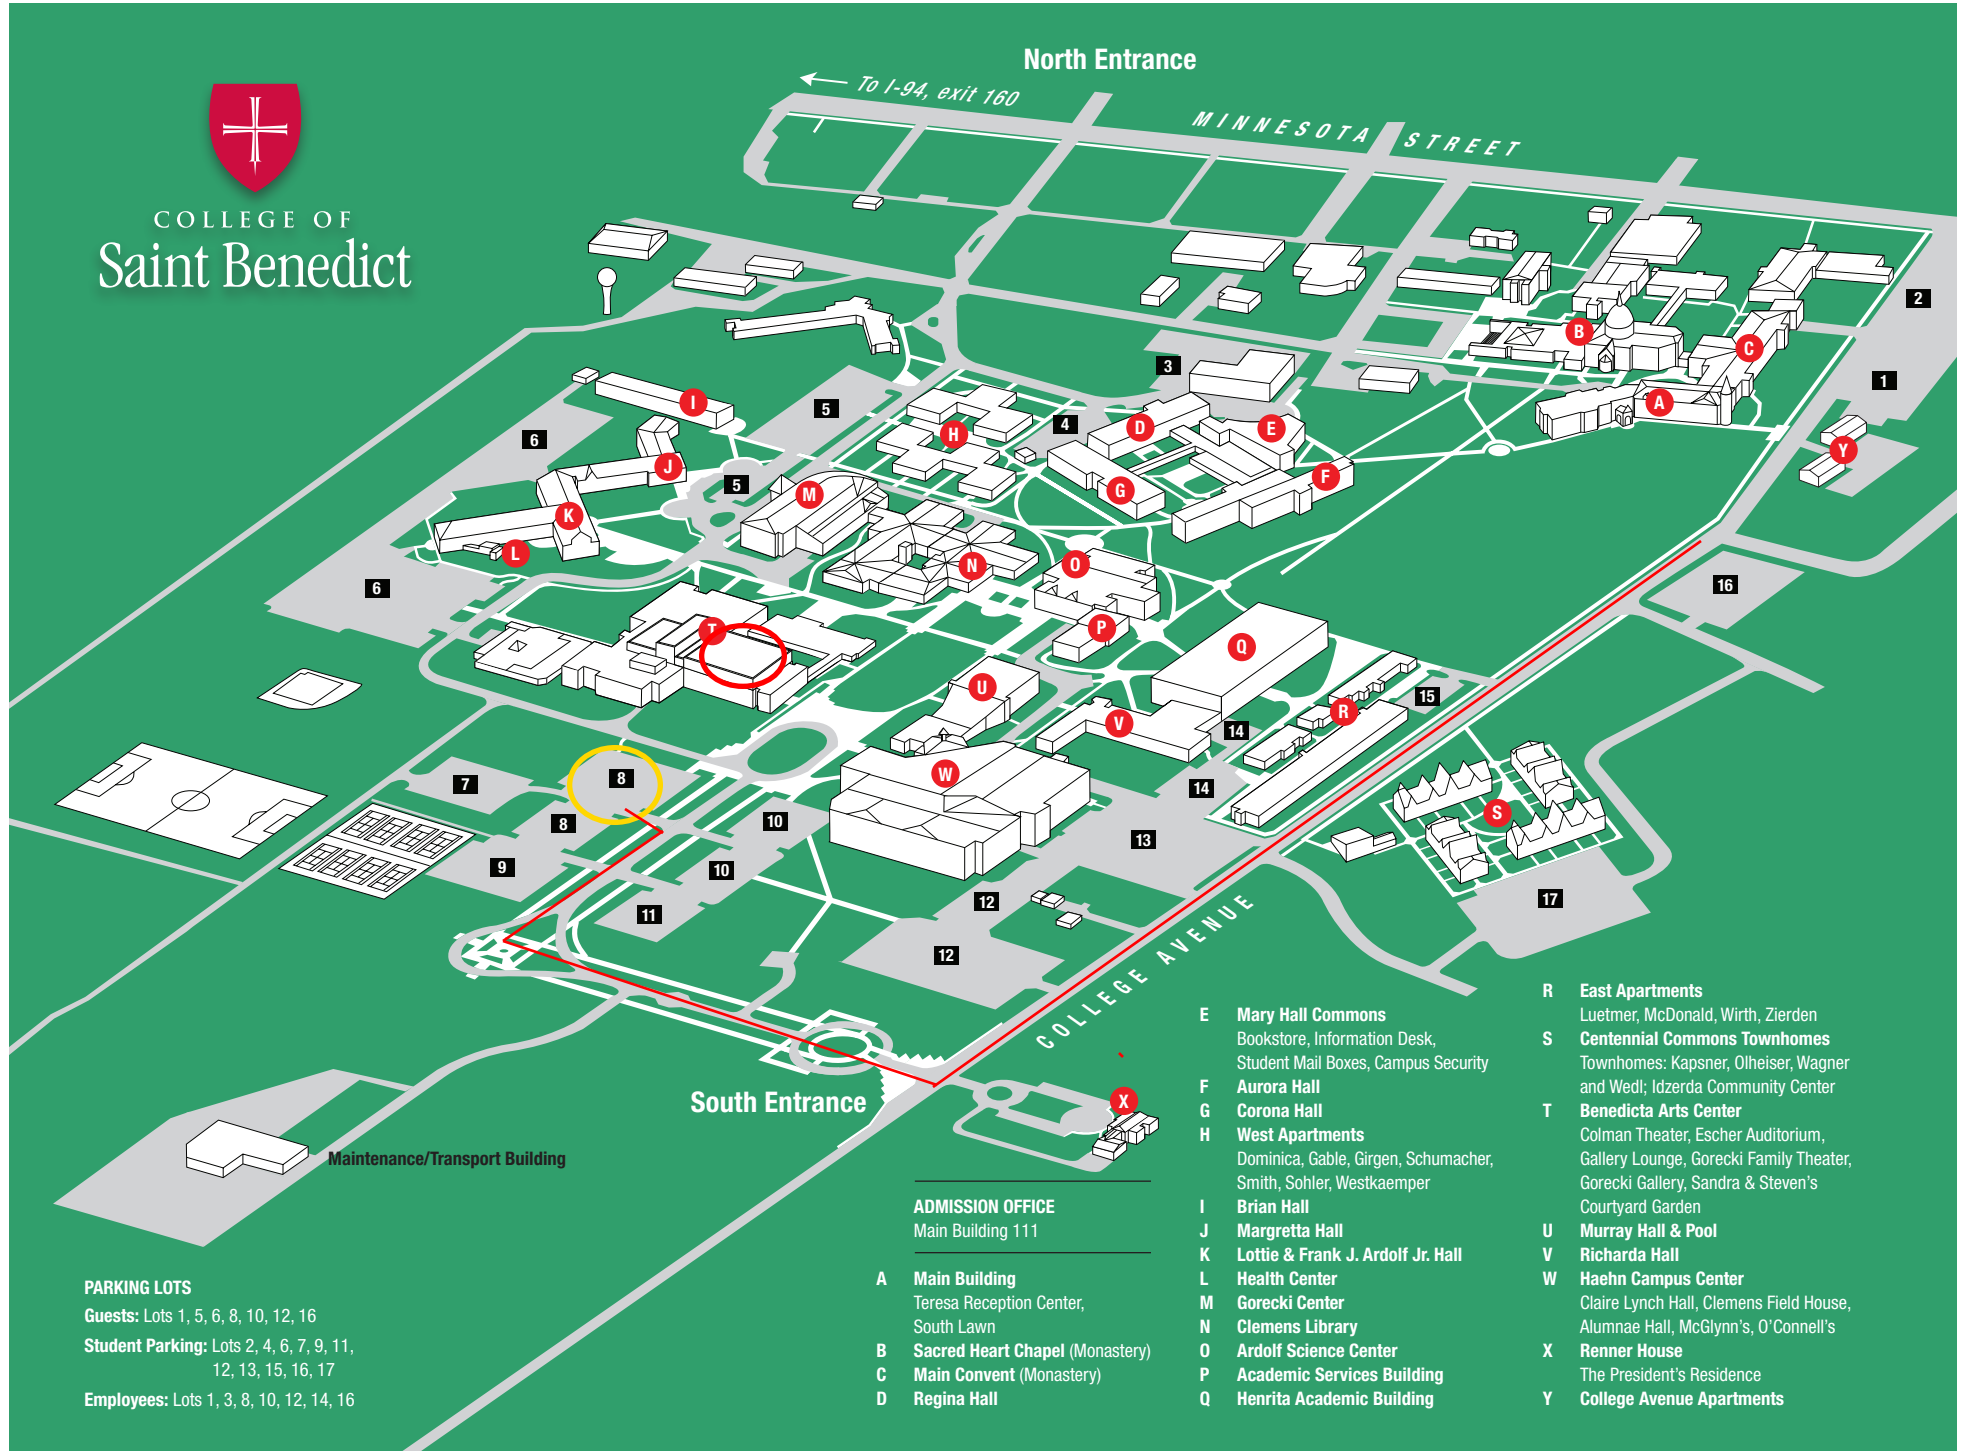

COLLEGE OF Saint Benedict

PARKING LOTS
 Guests: Lots 1, 5, 6, 8, 10, 12, 16
 Student Parking: Lots 2, 4, 6, 7, 9, 11,
 12, 13, 15, 16, 17
 Employees: Lots 1, 3, 8, 10, 12, 14, 16

ADMISSION OFFICE
 Main Building 111

- A Main Building**
Teresa Reception Center,
South Lawn
- B Sacred Heart Chapel (Monastery)**
- C Main Convent (Monastery)**
- D Regina Hall**

- E Mary Hall Commons**
Bookstore, Information Desk,
Student Mail Boxes, Campus Security
- F Aurora Hall**
- G Corona Hall**
- H West Apartments**
Dominica, Gable, Girgen, Schumacher,
Smith, Sohler, Westkaemper
- I Brian Hall**
- J Margretta Hall**
- K Lottie & Frank J. Ardolf Jr. Hall**
- L Health Center**
- M Gorecki Center**
- N Clemens Library**
- O Ardolf Science Center**
- P Academic Services Building**
- Q Henrita Academic Building**

- R East Apartments**
Luetmer, McDonald, Wirth, Zierden
- S Centennial Commons Townhomes**
Townhomes: Kapsner, Olheiser, Wagner
and Wedl; Idzerda Community Center
- T Benedicta Arts Center**
Colman Theater, Escher Auditorium,
Gallery Lounge, Gorecki Family Theater,
Gorecki Gallery, Sandra & Steven's
Courtyard Garden
- U Murray Hall & Pool**
- V Richarda Hall**
- W Haehn Campus Center**
Claire Lynch Hall, Clemens Field House,
Alumnae Hall, McGlynn's, O'Connell's
- X Renner House**
The President's Residence
- Y College Avenue Apartments**