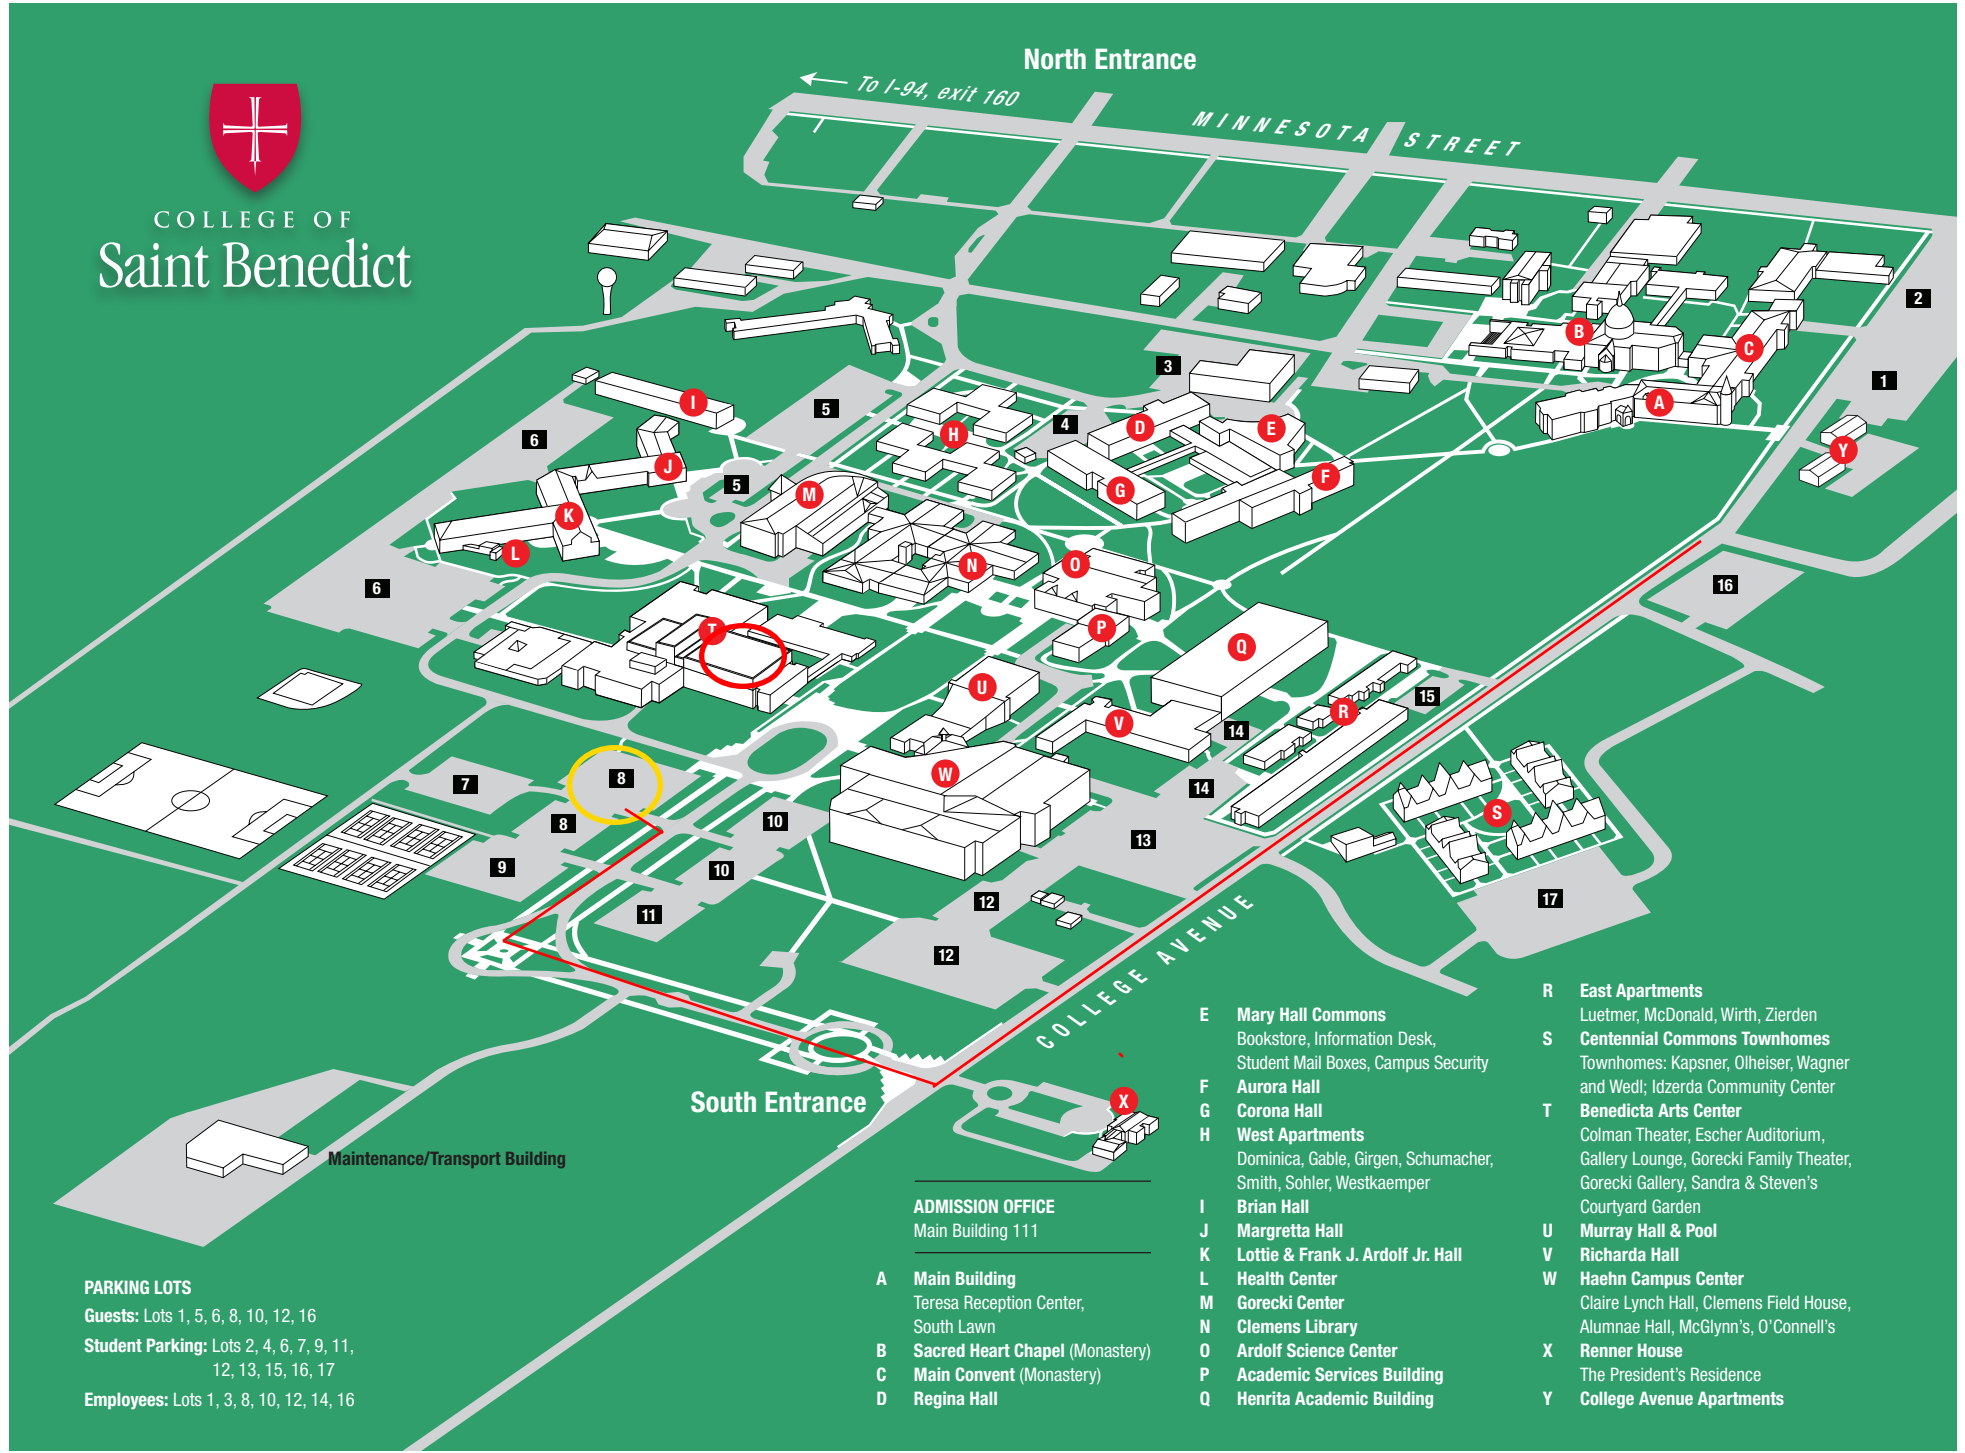

COLLEGE OF Saint Benedict

PARKING LOTS

Guests: Lots 1, 5, 6, 8, 10, 12, 16

Student Parking: Lots 2, 4, 6, 7, 9, 11,
12, 13, 15, 16, 17

Employees: Lots 1, 3, 8, 10, 12, 14, 16

ADMISSION OFFICE
Main Building 111

- A Main Building**
Teresa Reception Center,
South Lawn
- B Sacred Heart Chapel (Monastery)**
- C Main Convent (Monastery)**
- D Regina Hall**

- E Mary Hall Commons**
Bookstore, Information Desk,
Student Mail Boxes, Campus Security
- F Aurora Hall**
- G Corona Hall**
- H West Apartments**
Dominica, Gable, Girgen, Schumacher,
Smith, Sohler, Westkaemper
- I Brian Hall**
- J Margretta Hall**
- K Lottie & Frank J. Ardolf Jr. Hall**
- L Health Center**
- M Gorecki Center**
- N Clemens Library**
- O Ardolf Science Center**
- P Academic Services Building**
- Q Henrita Academic Building**

- R East Apartments**
Luetmer, McDonald, Wirth, Zierden
- S Centennial Commons Townhomes**
Townhomes: Kapsner, Olheiser, Wagner
and Wedl; Idzerda Community Center
- T Benedicta Arts Center**
Colman Theater, Escher Auditorium,
Gallery Lounge, Gorecki Family Theater,
Gorecki Gallery, Sandra & Steven's
Courtyard Garden
- U Murray Hall & Pool**
- V Richarda Hall**
- W Haehn Campus Center**
Claire Lynch Hall, Clemens Field House,
Alumnae Hall, McGlynn's, O'Connell's
- X Renner House**
The President's Residence
- Y College Avenue Apartments**